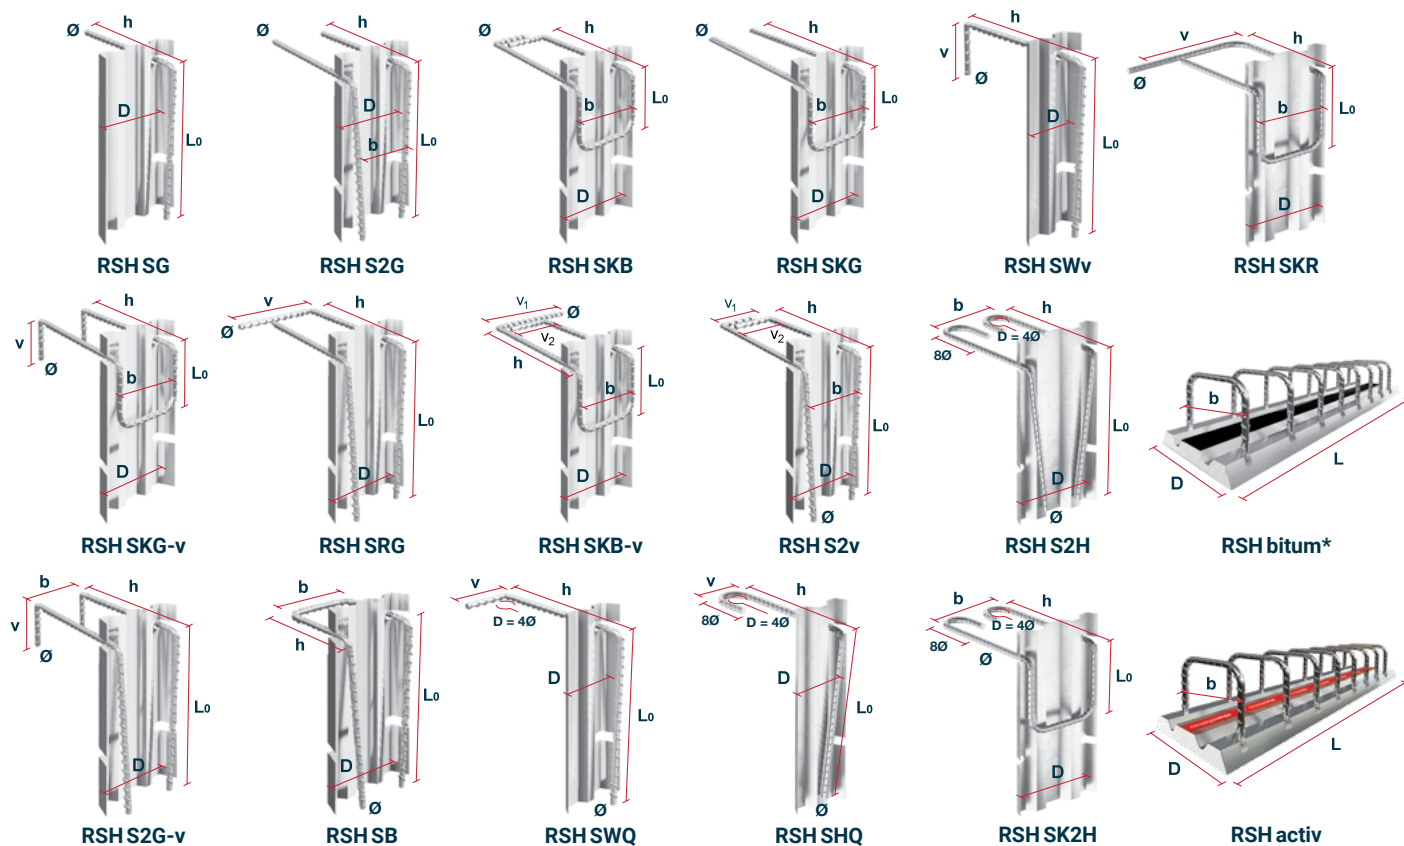

# RECOSTAL® Starter Packs

Standard unit length: 1250 mm

Centres of bars: Type RSH: 100, 150, 200, 250, 300 mm Type RSV: 150 mm

\*This type is not available in Germany

RSH/RSV	Type	Quantity (m)	Bar Ø (mm)	Bar centres s (mm)	Width b (mm)	Height h (mm)	Box width D (mm)*	Lap length L <sub>0</sub> (mm)	Size v (mm)	Unit Length L (mm)

Standard box width D = b + 2cm, special widths on request

**Note:**

**Dealer:**